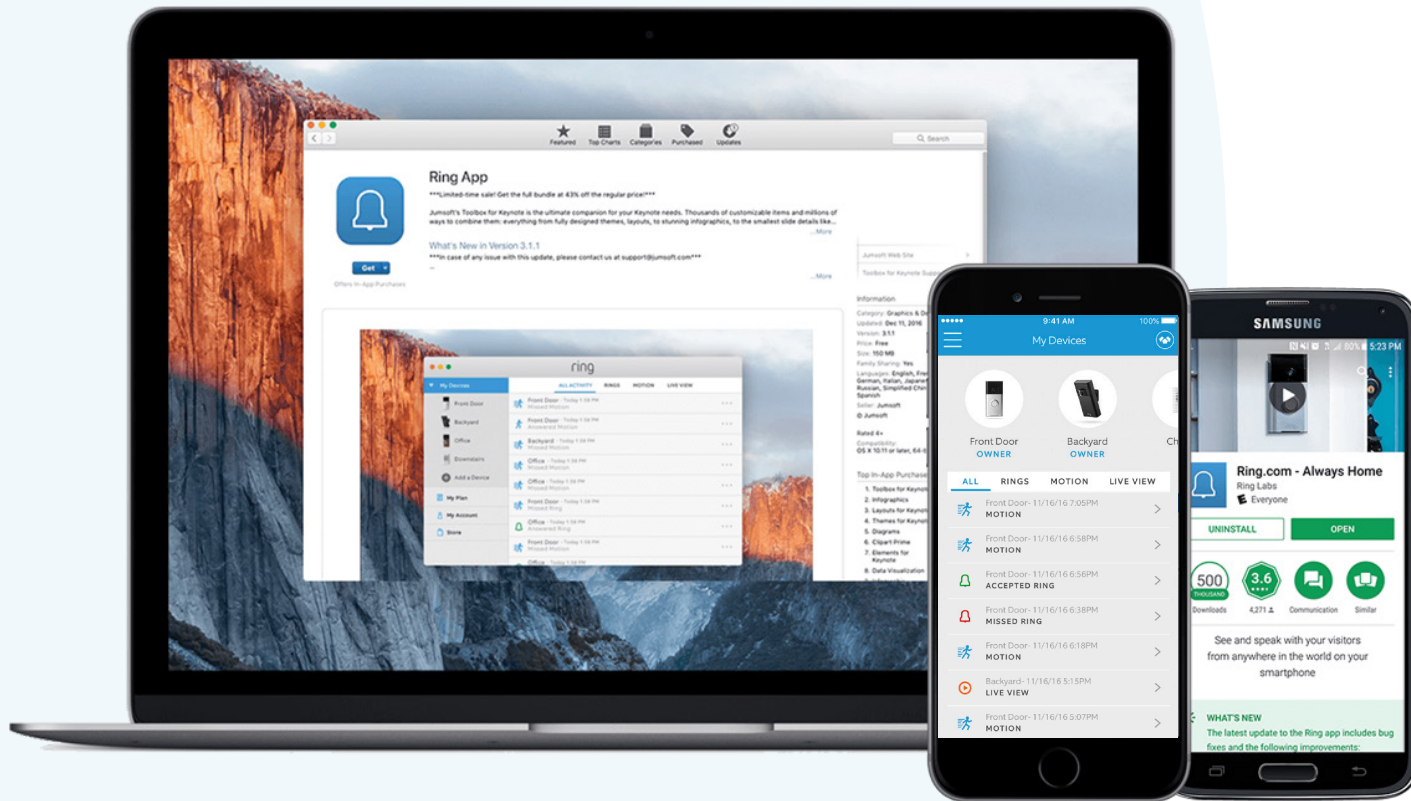

Always Home

Get the Ring App

SEE, HEAR AND SPEAK TO VISITORS

With Ring, you can monitor your home from your smartphone, tablet or PC. Every Ring device features a wide-angle lens and a built-in microphone and speaker, so you can see, hear and speak to anyone on your property from anywhere.